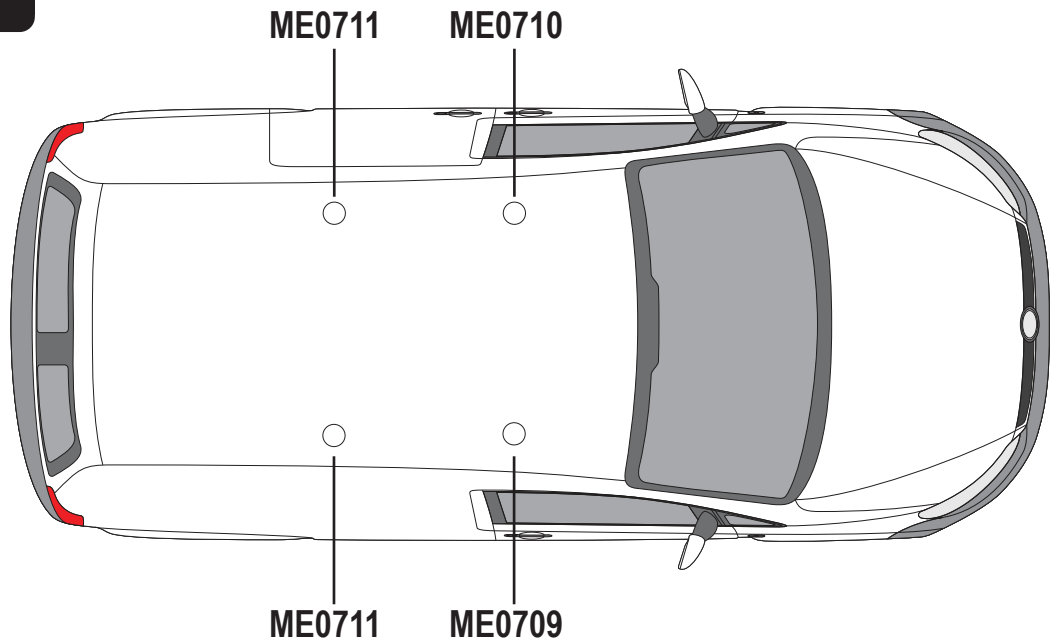

# 225

**Vehicle:**

Volkswagen Caddy: 2004 - 2010

**Wheel Base:** SWB (L1)

**Roof Height:** Standard (H1)

**Rear Doors:** Twin / Tailgate

1

ME0709