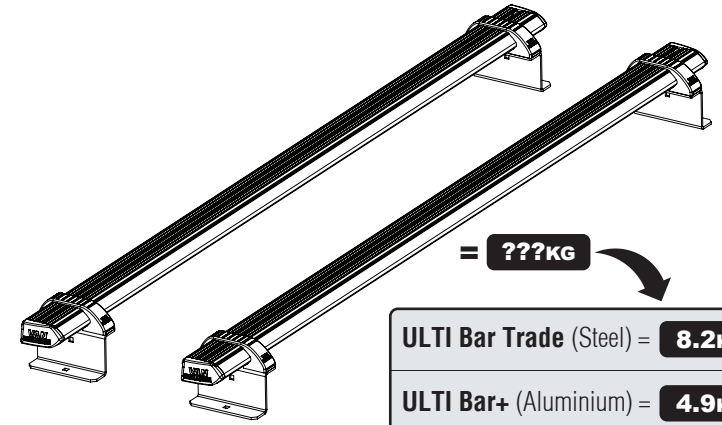

# 225

**Vehicle:**

Volkswagen Caddy: 2004 - 2010

**Wheel Base:** SWB (L1)

**Roof Height:** Standard (H1)

**Rear Doors:** Twin / Tailgate

1

ME0709