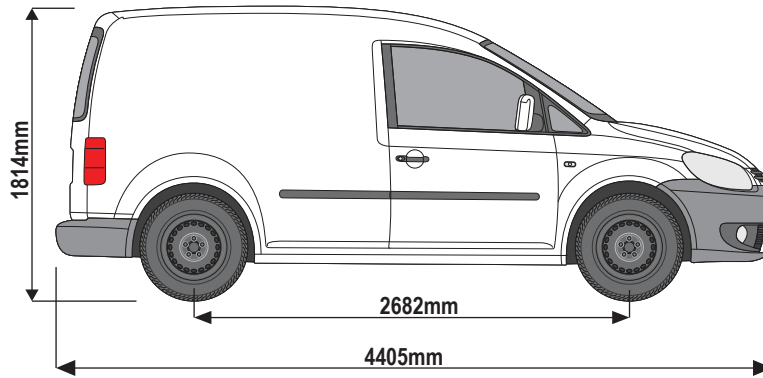

# 225

**Vehicle:**

Volkswagen Caddy: 2004 - 2010

**Wheel Base:** SWB (L1)

**Roof Height:** Standard (H1)

**Rear Doors:** Twin / Tailgate

1

ME0709