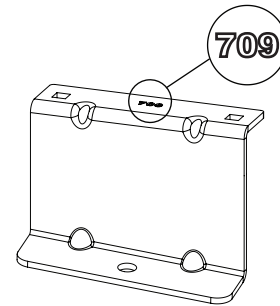

# 225

**Vehicle:**

Volkswagen Caddy: 2004 - 2010

**Wheel Base:** SWB (L1)

**Roof Height:** Standard (H1)

**Rear Doors:** Twin / Tailgate

1

ME0709