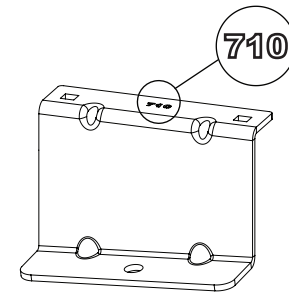

1

ME0709

ME0710

ME0711

2

3

5MM HEX / ALLEN