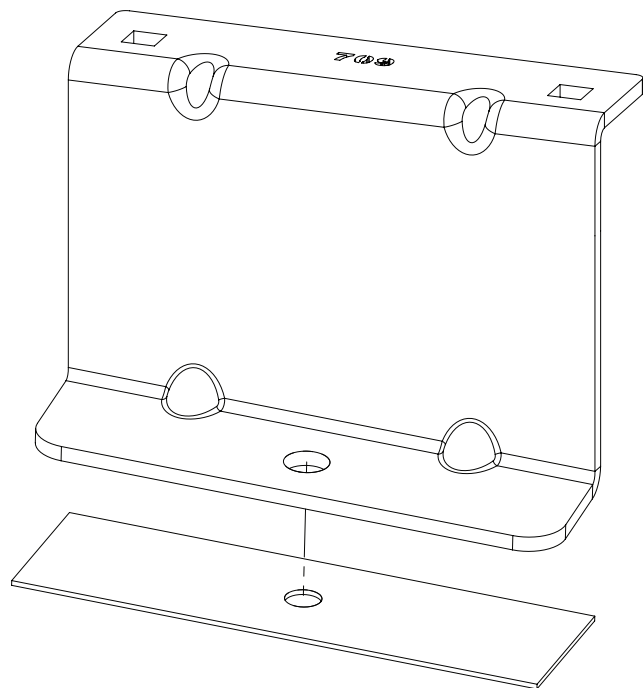

1

ME0709

ME0710

ME0711

2

3

5MM HEX / ALLEN