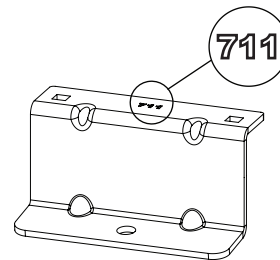

1

ME0709

ME0710

ME0711

2

3

5MM HEX / ALLEN